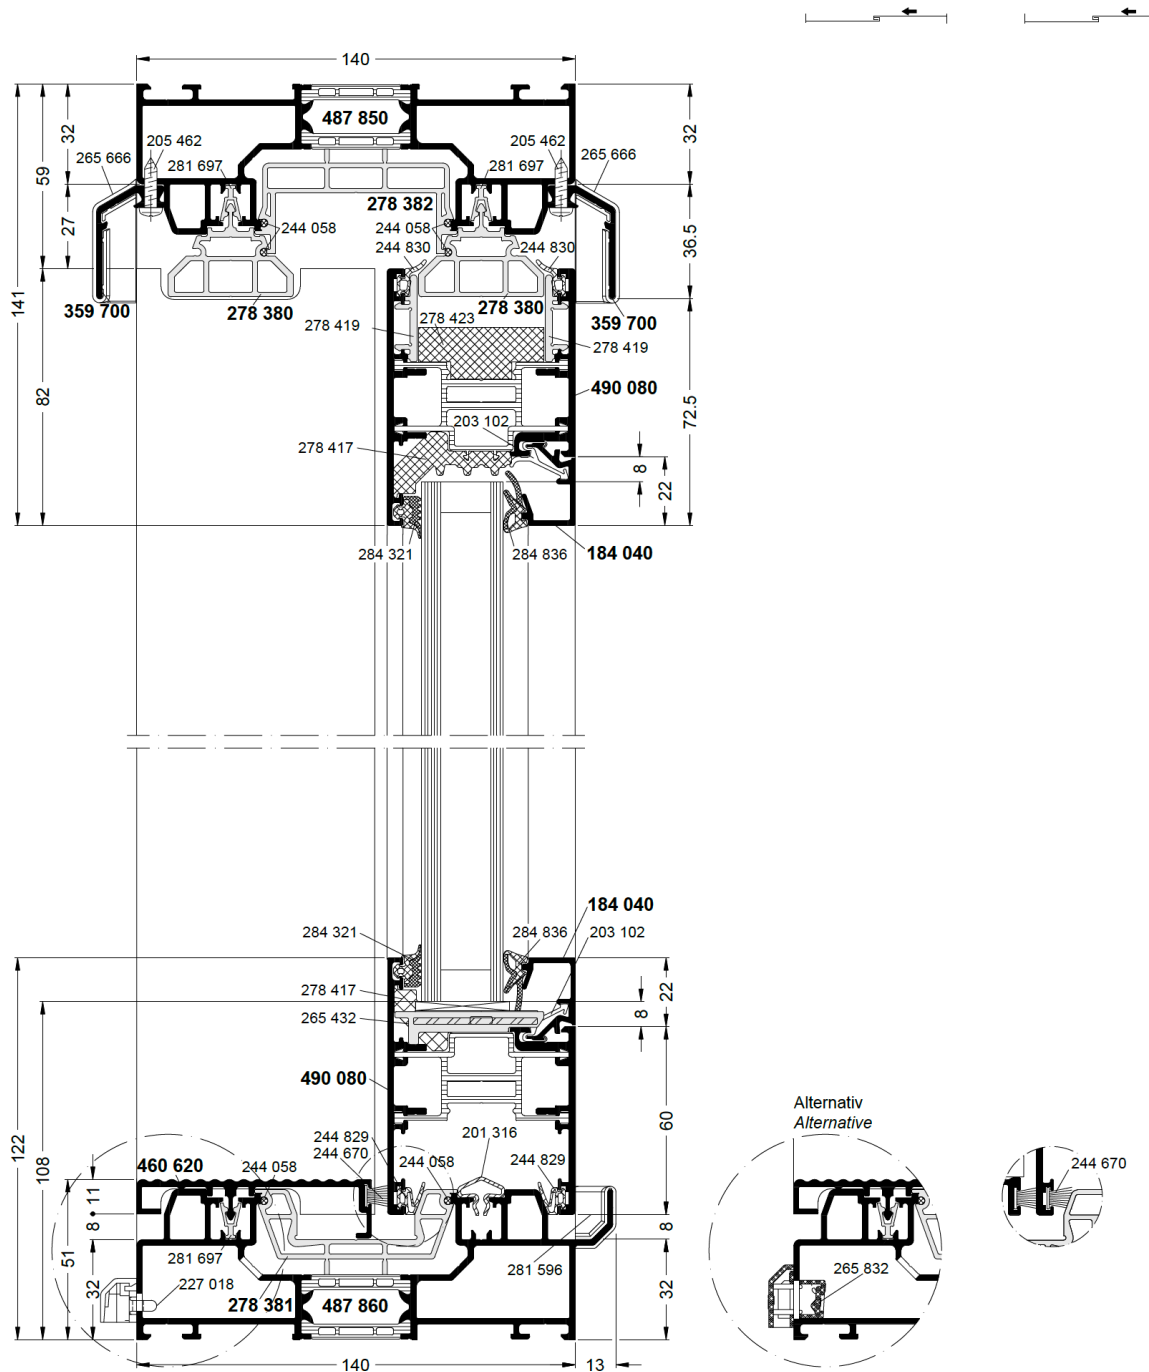

Sectional Details

TGS-LS20
Lift and slide doors

Lift and slide hermetically sealed doors – Sectional details
(Sliding door and fixed outer panel)

Note: Flush threshold option available for retrofit applications